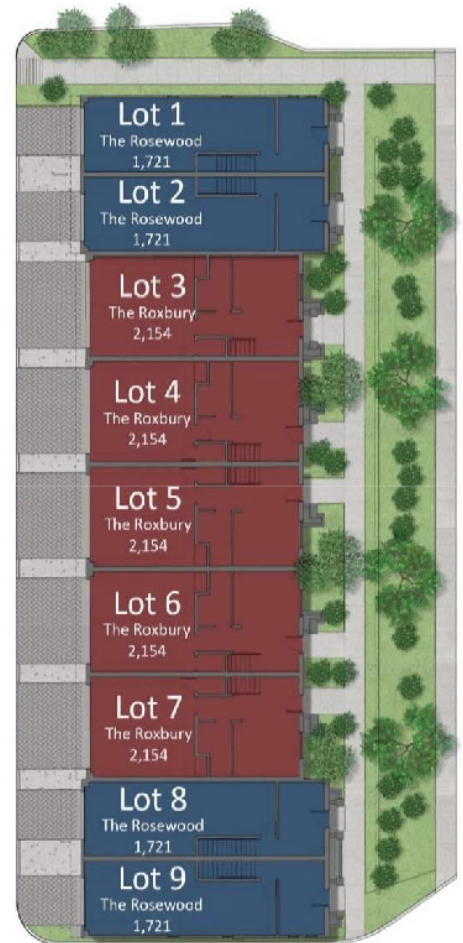

Visit Our Models: Unit 1 & 3
 4438 N 27th Street
 Phoenix, AZ 85016
 855-430-4438

www.rosedaleresidences.com

ROSEDALERESIDENCES.COM | 855-430-4438

Arcadia Townhomes, LLC, 16621 N. 91st St., Suite 101, Scottsdale, Arizona 85260 - (480) 473-3700