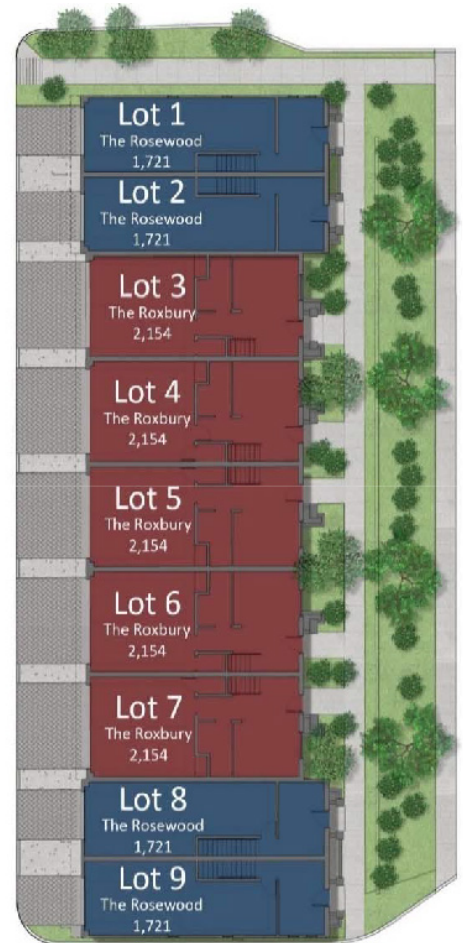

Visit Our Models: Unit 1 & 3
 4438 N 27th Street
 Phoenix, AZ 85016
 855-430-4438

www.rosedaleresidences.com

ROSEDALE RESIDENCES.COM | 855-430-4438

Arcadia Townhomes, LLC, 16621 N. 91st St., Suite 101, Scottsdale, Arizona 85260 - (480) 473-3700